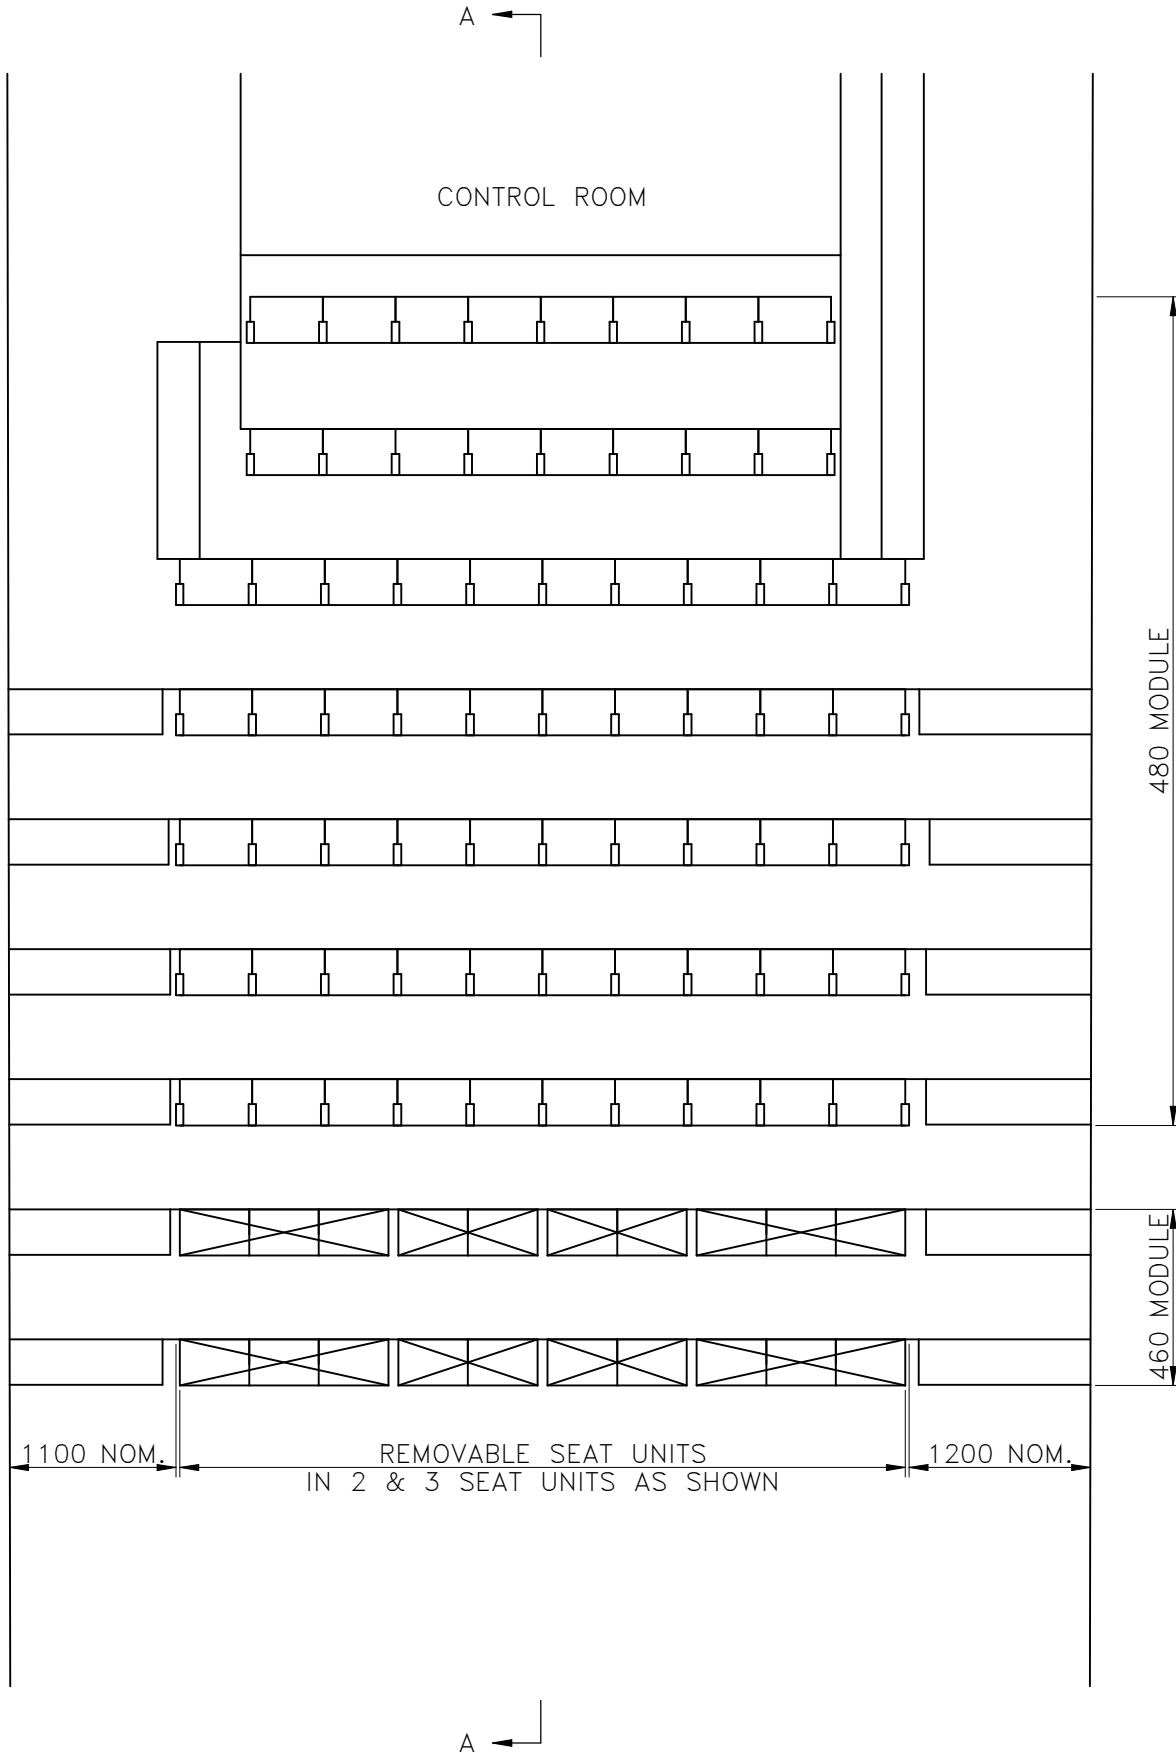

NOTES
 SYSTEM: VARIO C7
 MODULE: 480mm & 460mm
 CAPACITY: 86No.

FRAME COLOUR: RAL 7016 (DARK GREY)
 FABRIC: CAMIRA 24/7
 COLOUR: WK022 (EPOCH)

VIEW ON A-A

B	RM FOR APPROVAL	26.06.13
A	RM FOR APPROVAL	20.06.13
Rev By	Revision	Date

CPS Manufacturing Co
 Brunel Close, Harworth
 Doncaster DN11 8QA
 T 01302 741888
 F 01302 741999
 sales@seatingandstaging.co.uk

Project UNIVERSITY OF NOTTINGHAM, NEW LECTURE THEATRE

Drawing title PROPOSED VARIO C6 SEATING LAYOUT

Drawn by RMcC Date 10.06.13

Checked Date

Scale @ A3 1:50 Copyright 2013

DRG No.	Rev	A	B
14993.06			