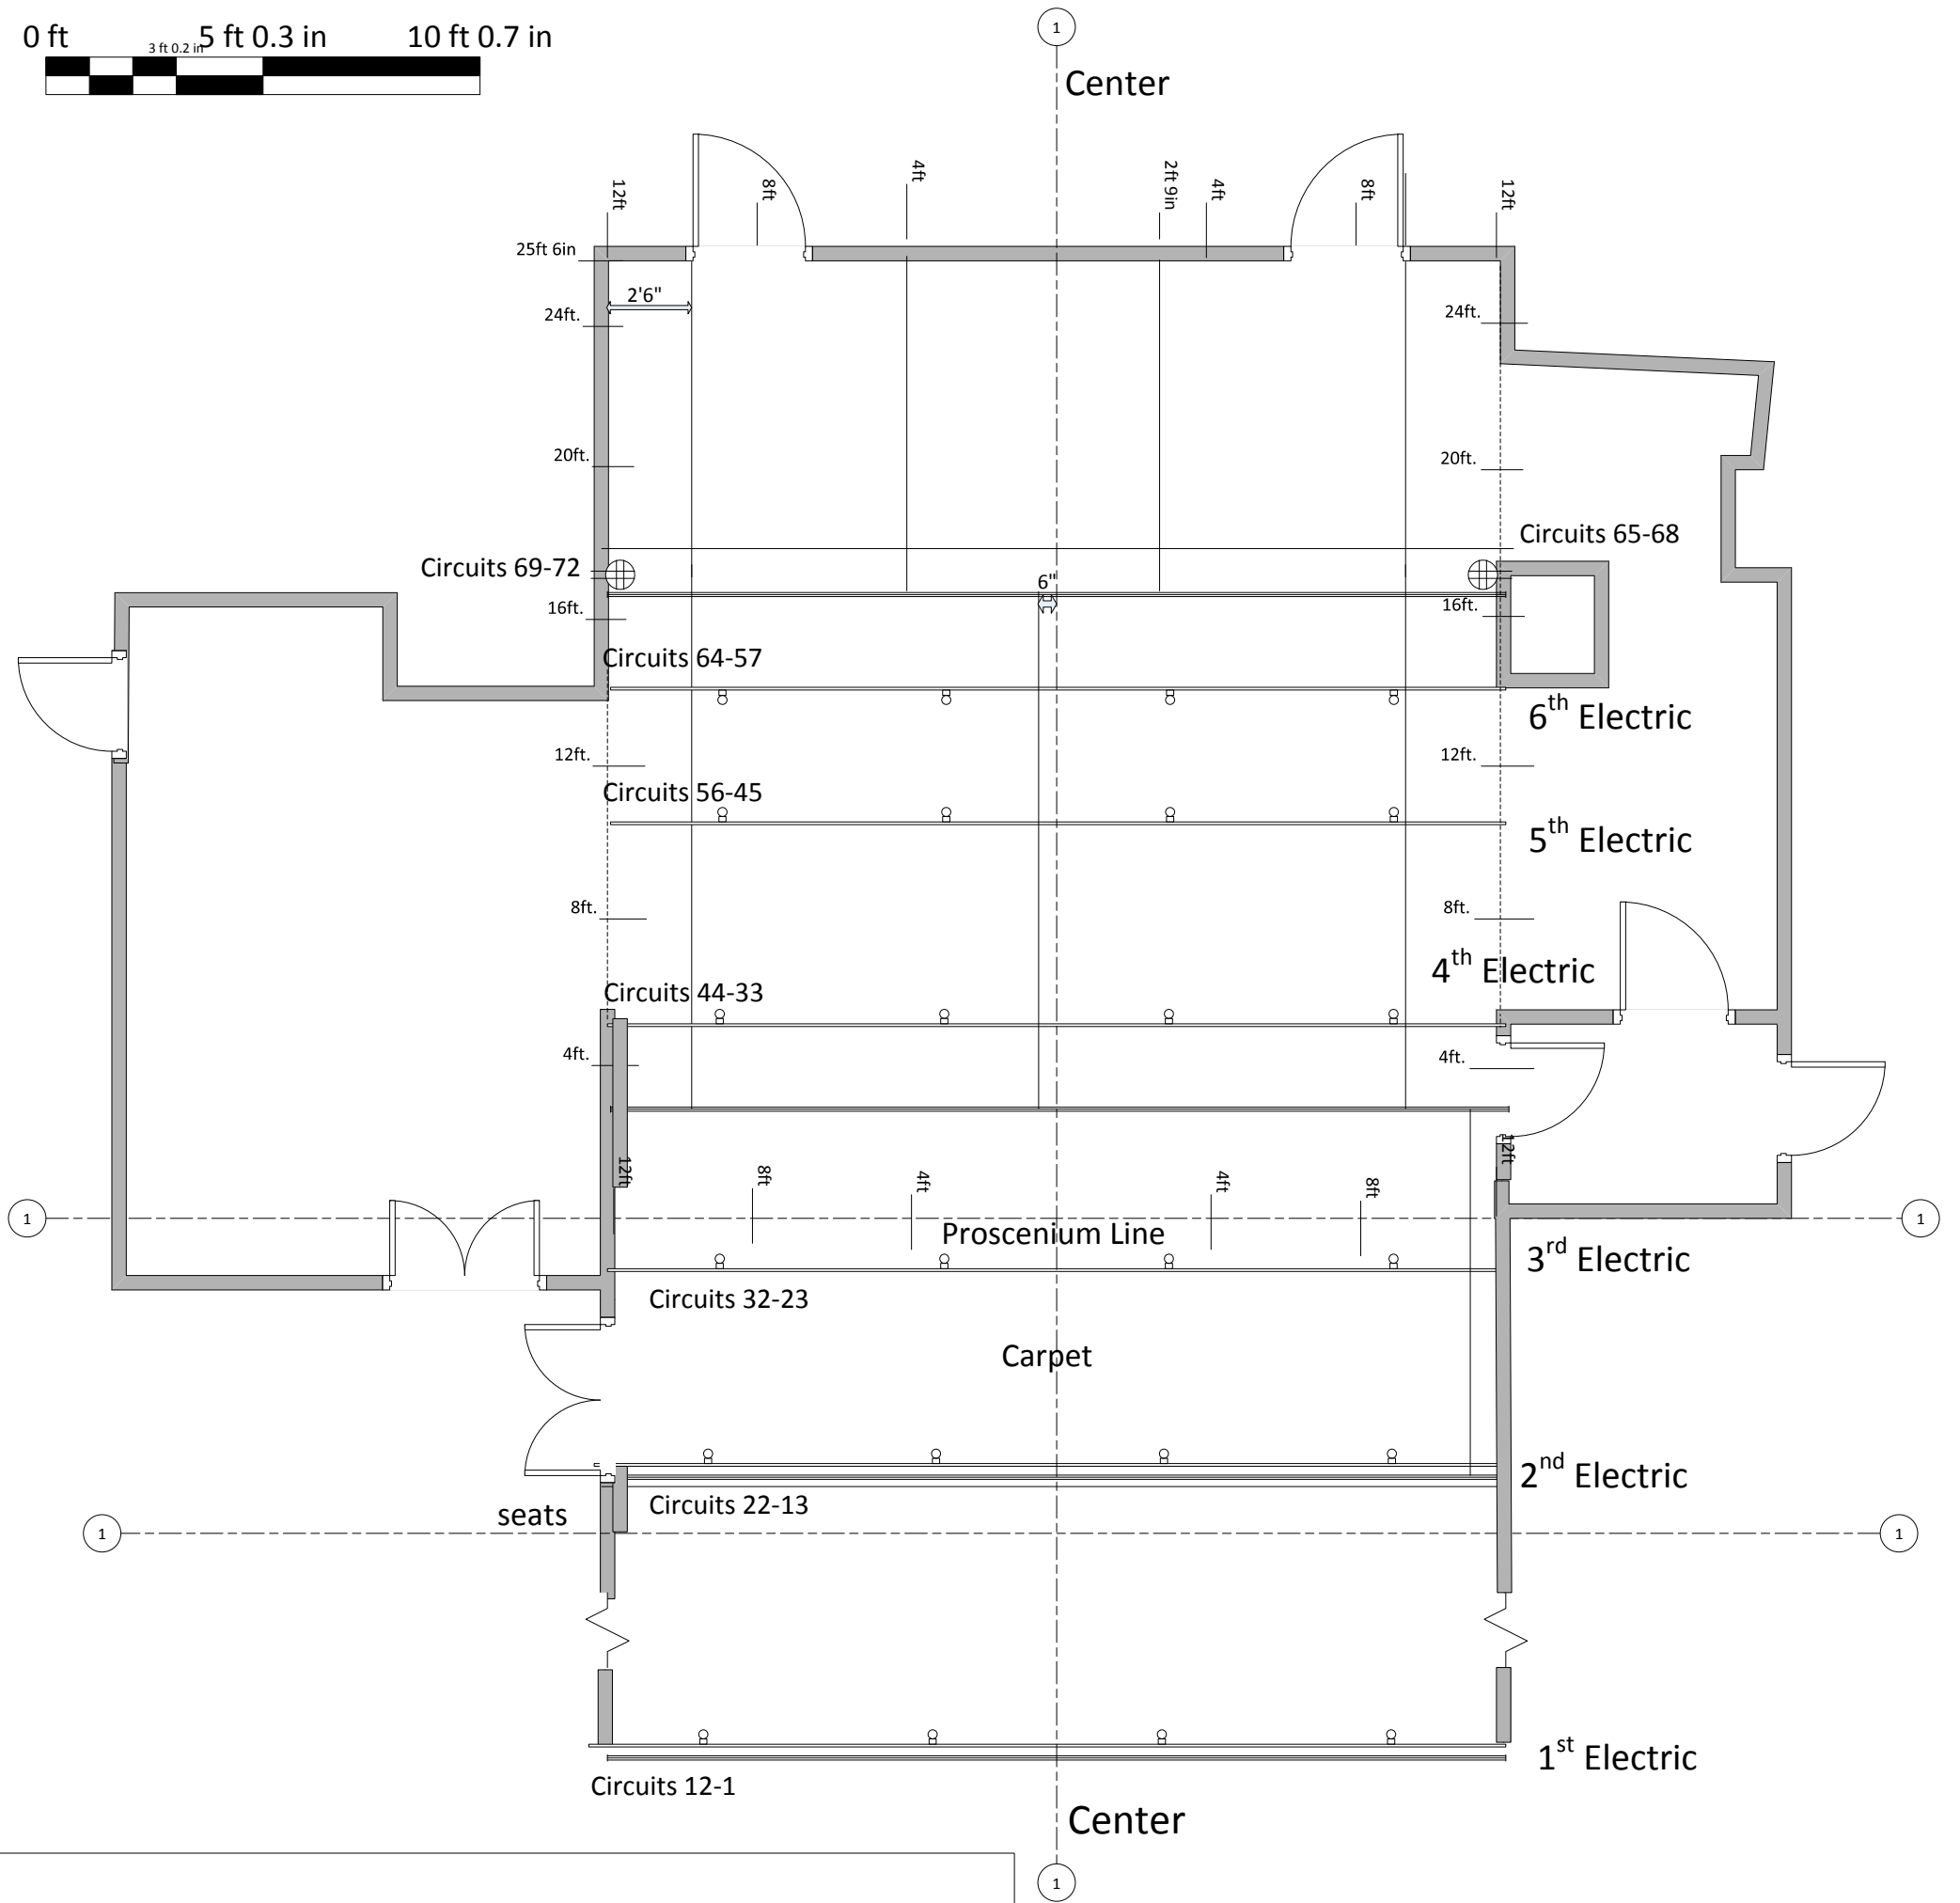

0 ft 3 ft 0.2 in 5 ft 0.3 in 10 ft 0.7 in

Powered Bar (IWB)

Bar

Circuit #

Channel #

Gel

# Key

<b>Show</b>	
<b>Venue</b>	
<b>Dates</b>	
<b>Designer</b>	
<b>Rev #</b>	